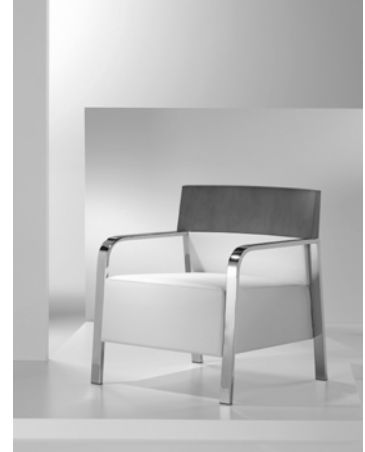

# Mulholland Lounge

Mulholland lounge seating is a study in contrasts, much as the varying scenes one encounters on the twisting Mulholland Drive in Los Angeles. The chair's thick and thin, straight and curved, hard and soft elements are clearly articulated yet harmonize in an engaging way that delights both the eye and the body. The overall scale of the design offers generous proportions and elegant materials add intrigue, nonetheless the look is spare and the detailing minimal.

## Specifications

Lounge chair. Stainless steel frame. Legs have nylon glides. Top back in wood veneer. Catalyzed lacquer finish in all Cumberland standard and custom finishes. Lower back either open or closed with upholstered lower back panel. Seat is multi-density polyurethane foam on webbing that is stretched over a hardwood plywood frame. Lounge chair with single fixed cushion.