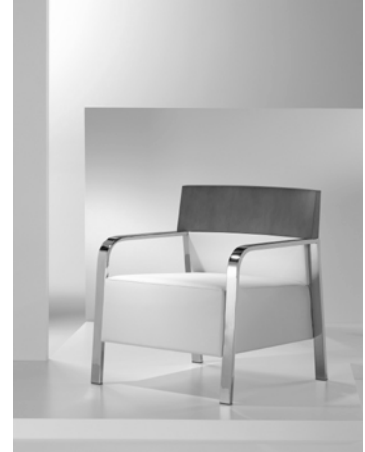

# Mulholland Lounge

Mulholland lounge seating is a study in contrasts, much as the varying scenes one encounters on the twisting Mulholland Drive in Los Angeles. The chair's thick and thin, straight and curved, hard and soft elements are clearly articulated yet harmonize in an engaging way that delights both the eye and the body. The overall scale of the design offers generous proportions and elegant materials add intrigue, nonetheless the look is spare and the detailing minimal.

### Specifications

Lounge chair. Stainless steel frame. Legs have nylon glides. Top back in wood veneer. Catalyzed lacquer finish in all Cumberland standard and custom finishes. Lower back either open, or closed with upholstered lower back panel. Seat is multi-density polyurethane foam on webbing that is stretched over a hardwood plywood frame. Lounge chair with single fixed cushion.