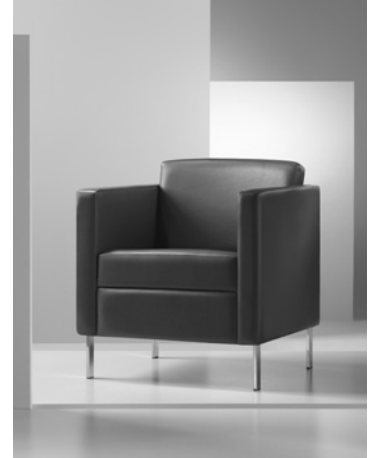

The angular lines of Lisa seating create an appealing silhouette that reflects the best in transitional design. Lisa achieves an intriguing balance of grace and strength. Its compact scale and distinctive appearance make Lisa a welcome addition to reception areas and fine offices.

Specifications

Lounge chair, 2-seat, and 3-seat sofa. Hardwood plywood frame supported by stainless steel legs. Legs have nylon glides. Seat is multi-density polyurethane foam on webbing that is stretched over a hardwood plywood frame. Lounge chair, 2-seat, and 3-seat sofa with single, 2, and 3 fixed cushions respectively

Options – Specify:

Upholstery: COM/COL, Graded Fabric, and Elmo Leather program designed specifically for Quick Ship.
 Cushions: Foam is standard.
 Metal: Satin Stainless Steel is standard.

Model	Description	Dimensions	YDS	SF	COM	COL	Fabric Grades				Leather	
							1	2	3	4	S	
2617	Lounge Chair	26"w x 26"d x 30"h	4	78	1697	1952	2053	2218	2383	2650	3582	
		Seat Height	Arm Height		Inside Seat Depth			Seat Width				
		18"	26"		19"			20"				