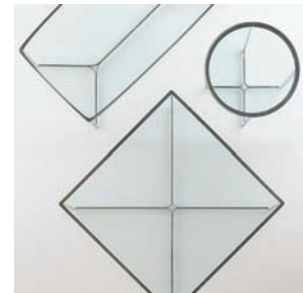

CUMBERLAND

beautiful objects that work

Solitaire

Effortless elegance, seamless simplicity

Solitaire Table
 Designed by Ini Archibong

Like the other pieces in the Solitaire Collection, the tables speak—quietly—of simplicity. A range of side, coffee, and console tables can echo the themes of the seating in the collection, or they can complement other modern or classic furniture. With options in size, shape, and top material and finish, the tables can suit a variety of uses.

A wood top is set off within the polished stainless steel base like a jewel in a setting.

A stone tabletop is a durable and elegant option.

The clean, spare lines of the polished stainless steel base shine through the glass top.

Specifications

Solitaire Side, Coffee, and Console Tables have tempered glass, wood, stone or solid-surface tops affixed to a stainless steel base.

Options:

- Top: .75"-thick wood; .5"-thick clear or painted tempered glass; .5"-thick Solid Surface with an eased edge and matte finish; or 3 grades of .75" thick marble, granite, or limestone
- Solid surface: Glacier White is standard color; other Corian® Grades A-D solid surface colors also available
- Wood: Maple is standard; Ash, Walnut, and Option A Exotic Woods also available
- Finishes: All standard and custom finishes
- Base: Polished or Satin Stainless Steel; Statuary Bronze also available